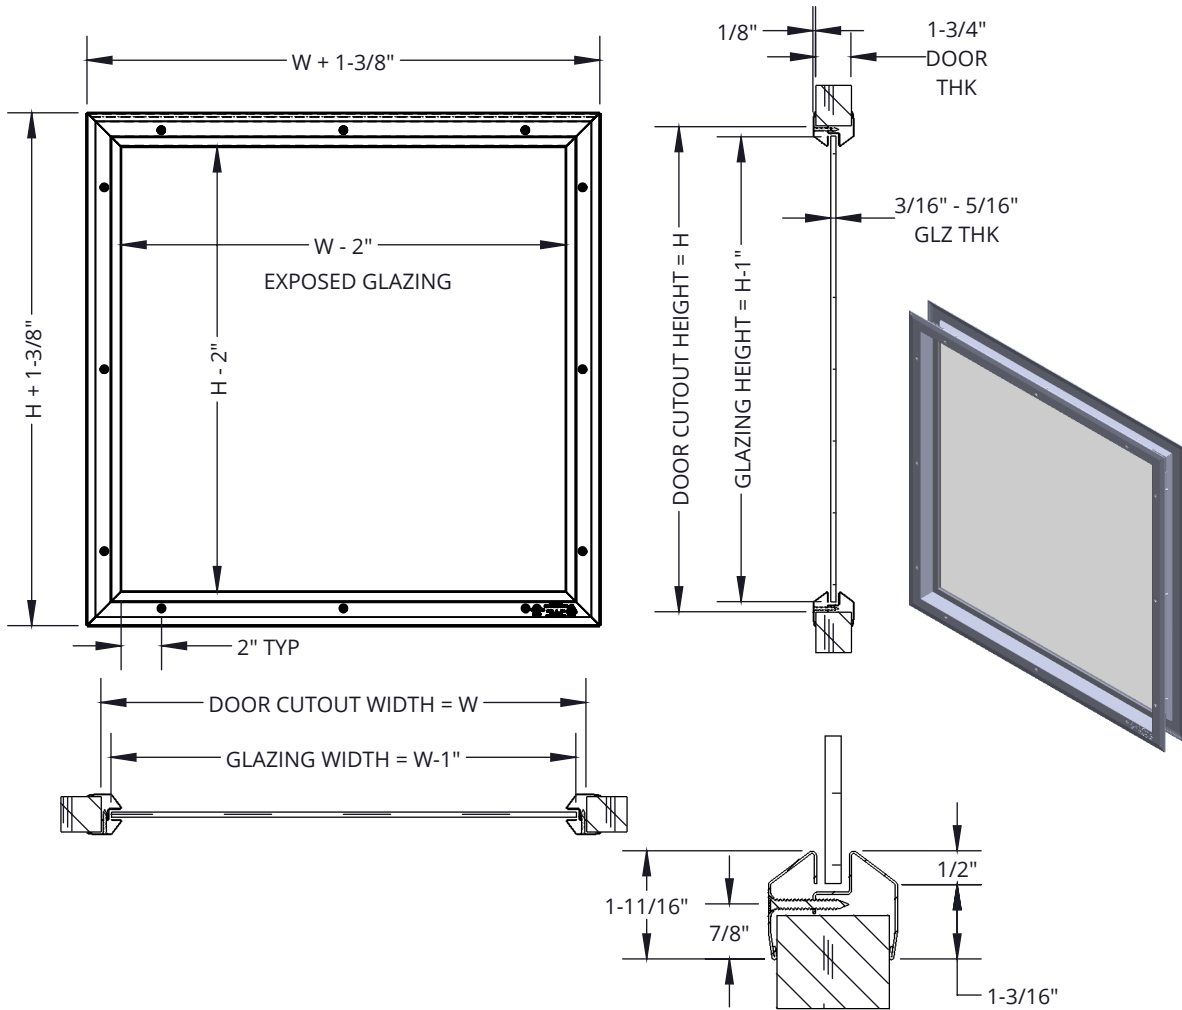

UP TO 3 HOURS

VISION LITE - SLIMLINE™ SERIES - VSLH

Low profile, hem-strengthened Slimline vision lites mount flush to the door with self-attaching, single-sided fasteners. A minimal 1/8" protrusion provides a clean, aesthetic look. VSLH models are for standard door and glazing thicknesses.

SPECIFICATIONS:

Application:

For standard door thickness: 1-3/4" and standard glazing thickness 3/16" - 5/16".
 For standard door thickness 1-3/4" and non-standard glazing thickness of 3/8 - 1-11/16" see VSIG.
 For non-standard door thickness: 1"-3" and non-standard glazing thickness of 3/16" - 1-11/16" see VSIG.

Frame Material: 20 gauge cold rolled steel
Standard Finish: Mineral bronze powder coat
Fasteners: #8A x 1-1/4" Flathead Phillips screws to match finish
Size:

Minimum: 4" x 4"
Maximum: Maximum size fire-rating is determined by glass listing (for doors) and door manufacturer's listing
 Door Cutout = Order Size (W x H)
 Glazing Size = Order Size minus 1" (W - 1" x H - 1")
 Exposed Glazing = Order Size minus 2" (W - 2" x H - 2")